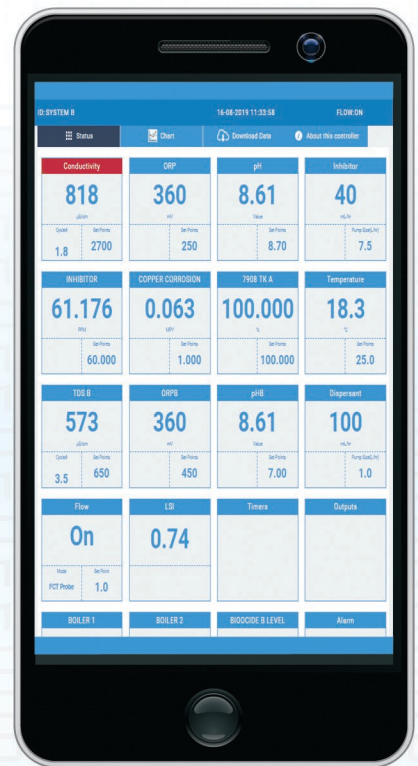

# AquaReporter

Monitor and Control  
from Anywhere in the World

Monitor and adjust multiple controllers, over multiple sites with different levels of user access without leaving the office!

Save time and money by taking full advantage of your controller now!

# AquaReporter

The Power to Always be  
in Control

By connecting the controller to the web via Modem, WiFi or Ethernet, **AquaReporter** gives you the power to monitor and make real time adjustments to your controller from a smart phone, tablet or computer anywhere in the world.

## General Specifications

- Multiple users with varied access
- WiFi, Ethernet or Modem
- Easy to Navigate
- Multiple SMS and Email Alarm Recipients
- Up to 5 years Graph Results
- Multiple Controllers per Account

View your controllers readings and settings. Use detailed parameter graphs to track up to 5 years previous readings. Receive individual parameter alarms, via SMS and email.